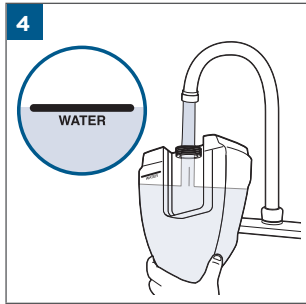

## SPOTCLEAN® (C2, C3, STAINLIFT) LITTLE GREEN

3619, 2067 SERIES

.....3

.....4

.....5

.....6

.....7

.....8