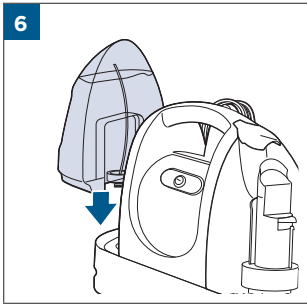

## SPOTCLEAN® (C2, C3, STAINLIFT) LITTLE GREEN

3619, 2067 SERIES

.....3

.....4

.....5

.....6

.....7

.....8