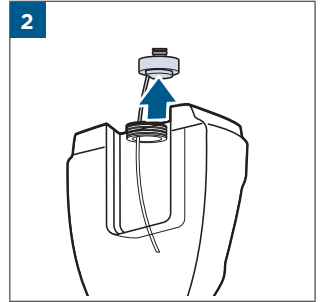

## SPOTCLEAN® (C2, C3, STAINLIFT) LITTLE GREEN

3619, 2067 SERIES

.....3

.....4

.....5

.....6

.....7

.....8