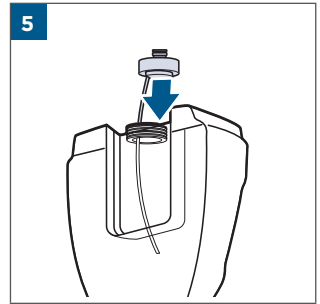

## SPOTCLEAN® (C2, C3, STAINLIFT) LITTLE GREEN

3619, 2067 SERIES

.....3

.....4

.....5

.....6

.....7

.....8