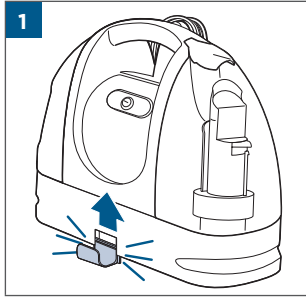

## SPOTCLEAN® (C2, C3, STAINLIFT) LITTLE GREEN

3619, 2067 SERIES

.....3

.....4

.....5

.....6

.....7

.....8