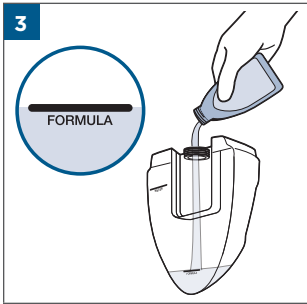

## SPOTCLEAN® (C2, C3, STAINLIFT) LITTLE GREEN

3619, 2067 SERIES

.....3

.....4

.....5

.....6

.....7

.....8